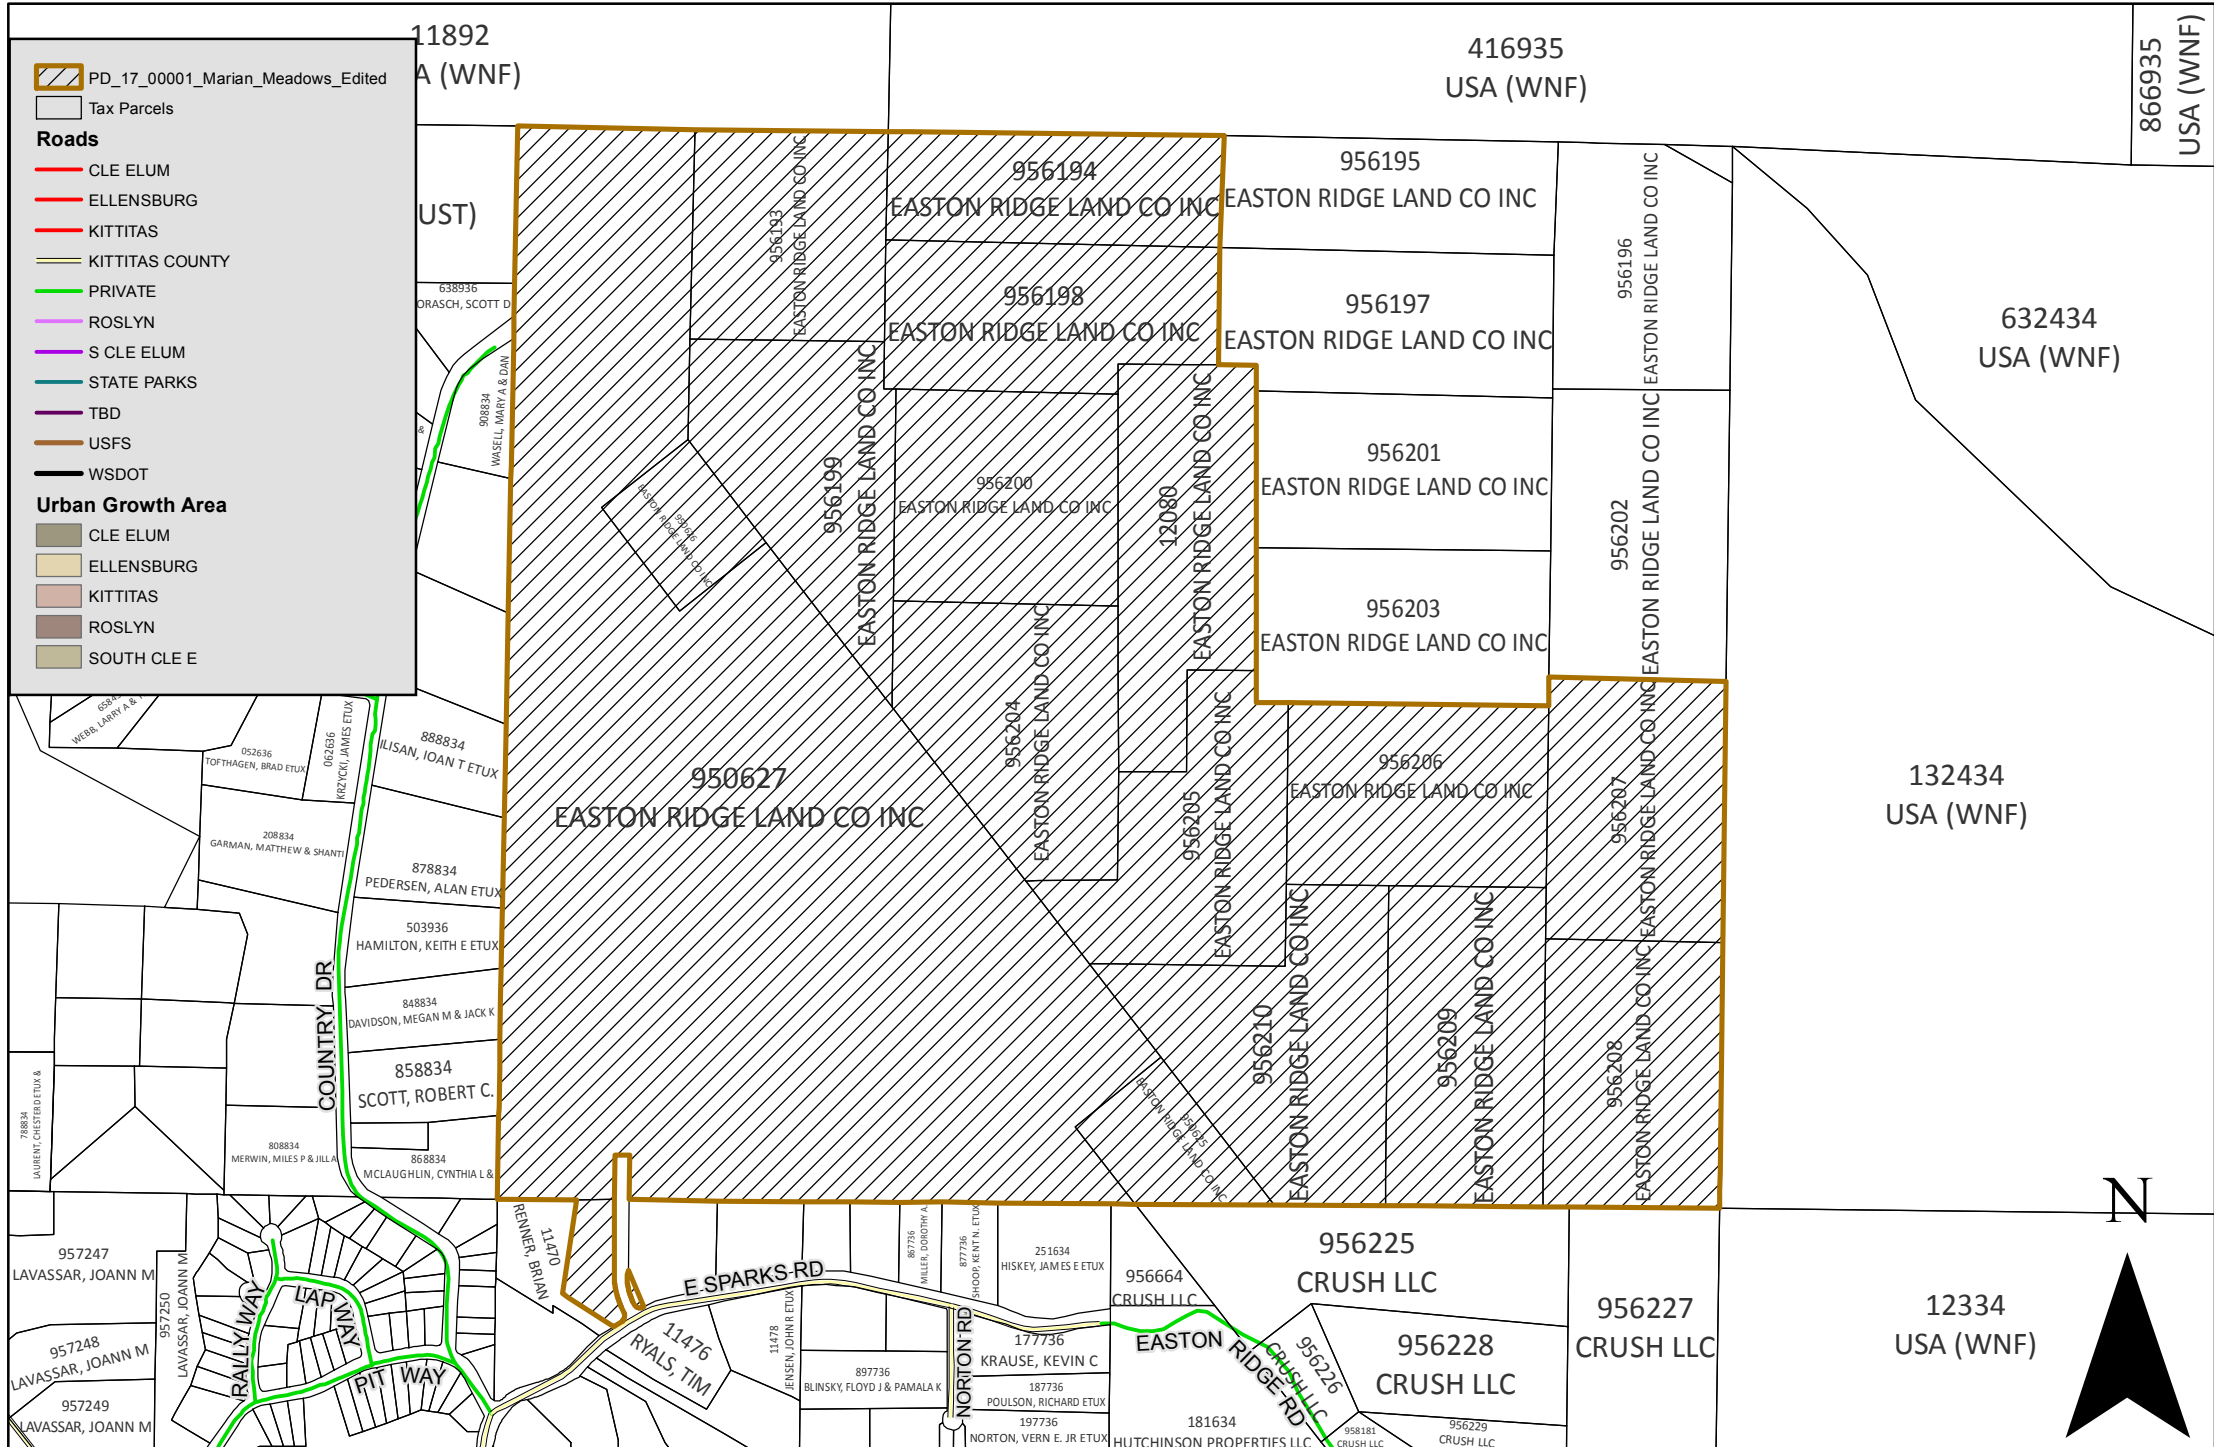

DV-19-00001 Marian Meadows

1:10,000

Vicinity